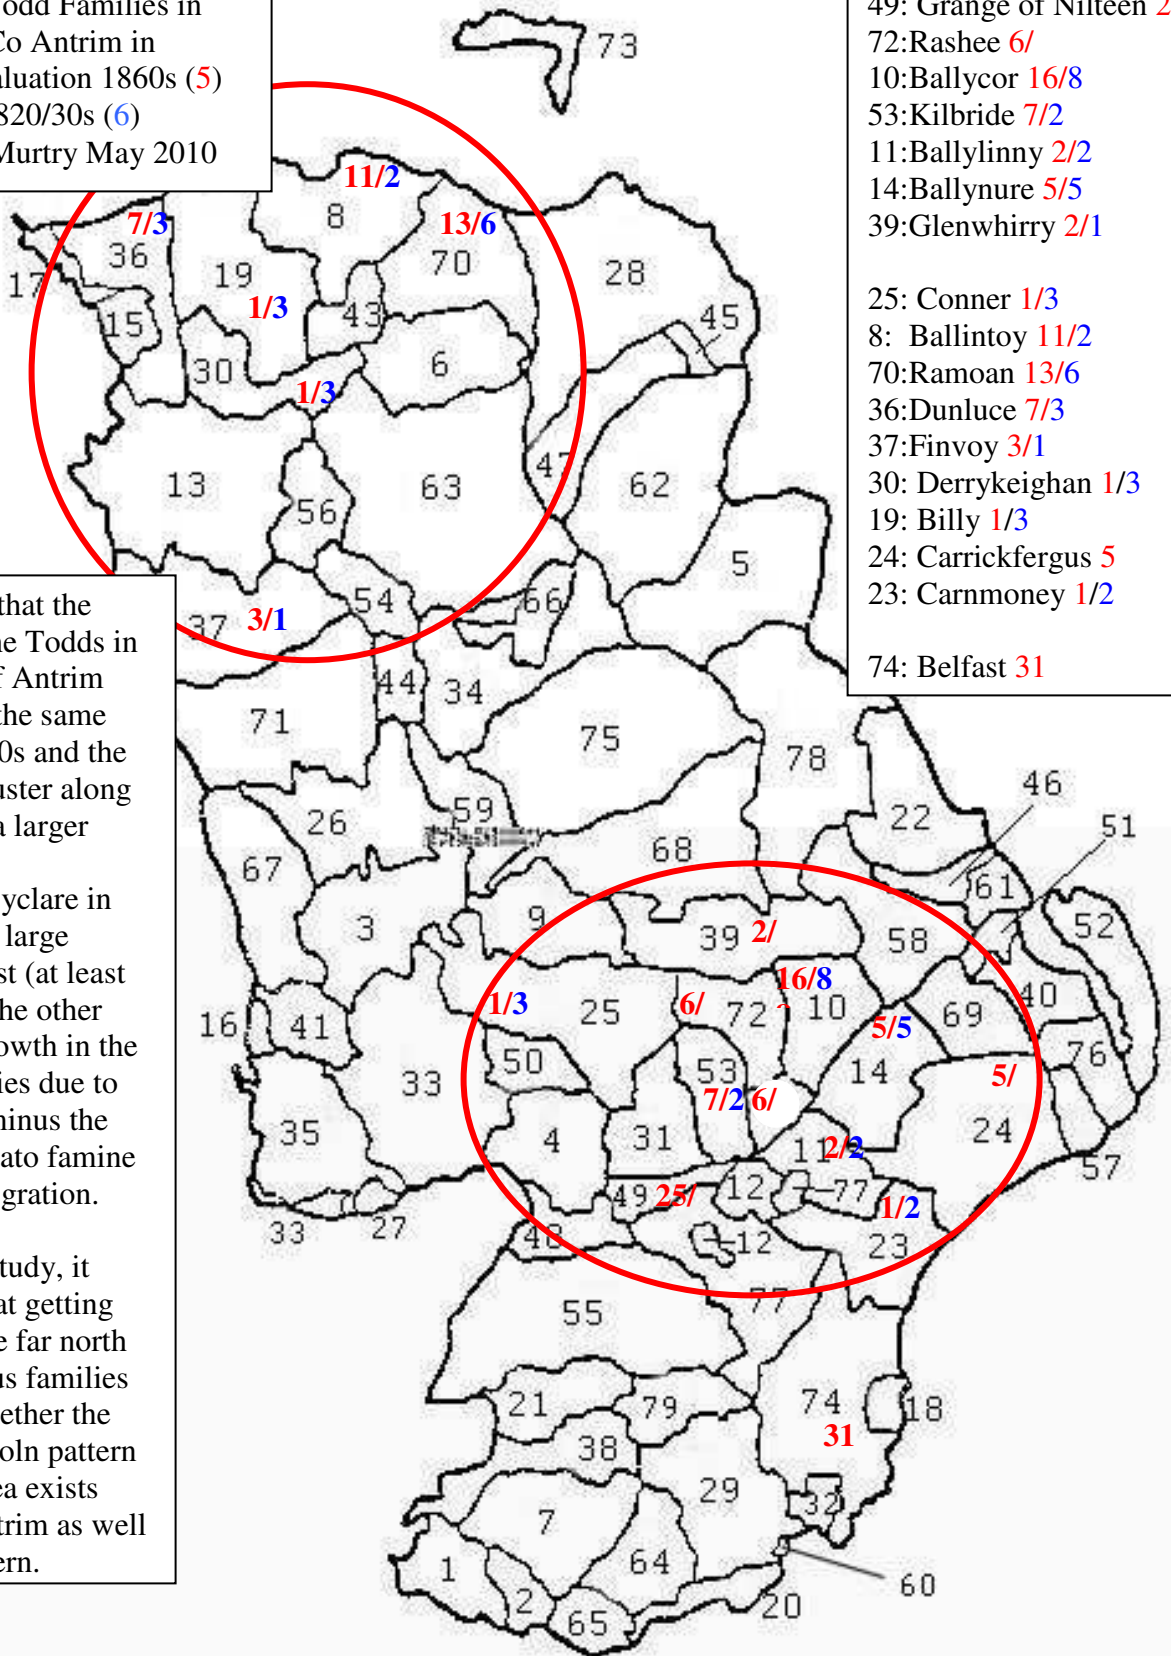

25: Conner **1/3**
8: Ballintoy **11/2**
70: Ramoan **13/6**
36: Dunluce **7/3**
37: Finvoy **3/1**
30: Derrykeighan **1/3**
19: Billy **1/3**
24: Carrickfergus **5**
23: Carnmoney **1/2**

74: Belfast **31**

The map shows that the distribution of the Todds in the rural areas of Antrim remained about the same between the 1830s and the 1860s, with a cluster along the north coast, a larger cluster around Ballyeaston/Ballyclare in the center, and a large number in Belfast (at least in the 1860s). The other trend is just a growth in the number of families due to natural growth minus the losses due to potato famine and massive emigration.

As far as DNA study, it would appear that getting samples from the far north and Carrickfergus families would tell us whether the Mary Todd Lincoln pattern of the central area exists elsewhere in Antrim as well or is a local pattern.

1	Aghagallon	21	Camlin	41	Grange of Ballyscullion	61	Larne
2	Aghalee	22	Carncastle	42	Grange of Doagh	62	Layd
3	Ahoghill	23	Carnmoney	43	Grange of Drumtullagh	63	Loughguile
4	Antrim	24	Carrickfergus	44	Grange of Dundermot	64	Magheragall
5	Ardclinis	25	Connor	45	Grange of Inispollen	65	Magheramesk
6	Armoy	26	Craigs	46	Grange of Killyglen	66	Newtown Crommelin
7	Ballinderry	27	Cranfield	47	Grange of Layd	67	Portglenone
8	Ballintoy	28	Culfeightrin	48	Grange of Muckamore	68	Racavan
9	Ballyclug	29	Derryaghy	49	Grange of Nilteen	69	Raloo
10	Ballycor	30	Derrykeighan	50	Grange of Shilvodan	70	Ramoan
11	Ballylinny	31	Donegore	51	Inver	71	Rasharkin
12	Ballymartin	32	Drumbeg	52	Island Magee	72	Rashee
13	Ballymoney	33	Drummaul	53	Kilbride	73	Rathlin Island
14	Ballynure	34	Dunaghy	54	Killagan	74	Shankill
15	Ballyrashane	35	Duneane	55	Killead	75	Skerry
16	Ballyscullion	36	Dunluce	56	Killraghts	76	Templecorran
17	Ballywillin	37	Finvoy	57	Kilroot	77	Templepatrick
18	Belfast	38	Glenavy	58	Kilwaughter	78	Tickmacrevan
19	Billy	39	Glenwhirry	59	Kirkinriola	79	Tullyrusk
20	Blaris	40	Glynn	60	Lambeg		